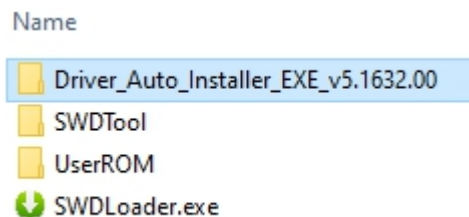

SW download tools SOP

Attention: this operation will erase all the data of your storage, pls backup them.

Attention:

- 1.Phone battery power about 10% or more;
- 2.install the drive;

3.About Android 12 beta1 SW,if the RAM of your phone is 4GB,please download the SW which name is "For 4G RAM"; if the RAM of your phone is 6GB,please download the SW which name is "For 6G RAM".

About Android 11 SW,if the RAM of your phone is 4GB,please download the SW which name is "For 4G RAM"; if the RAM of your phone is 6GB,please download the SW which name is "For 6G RAM".